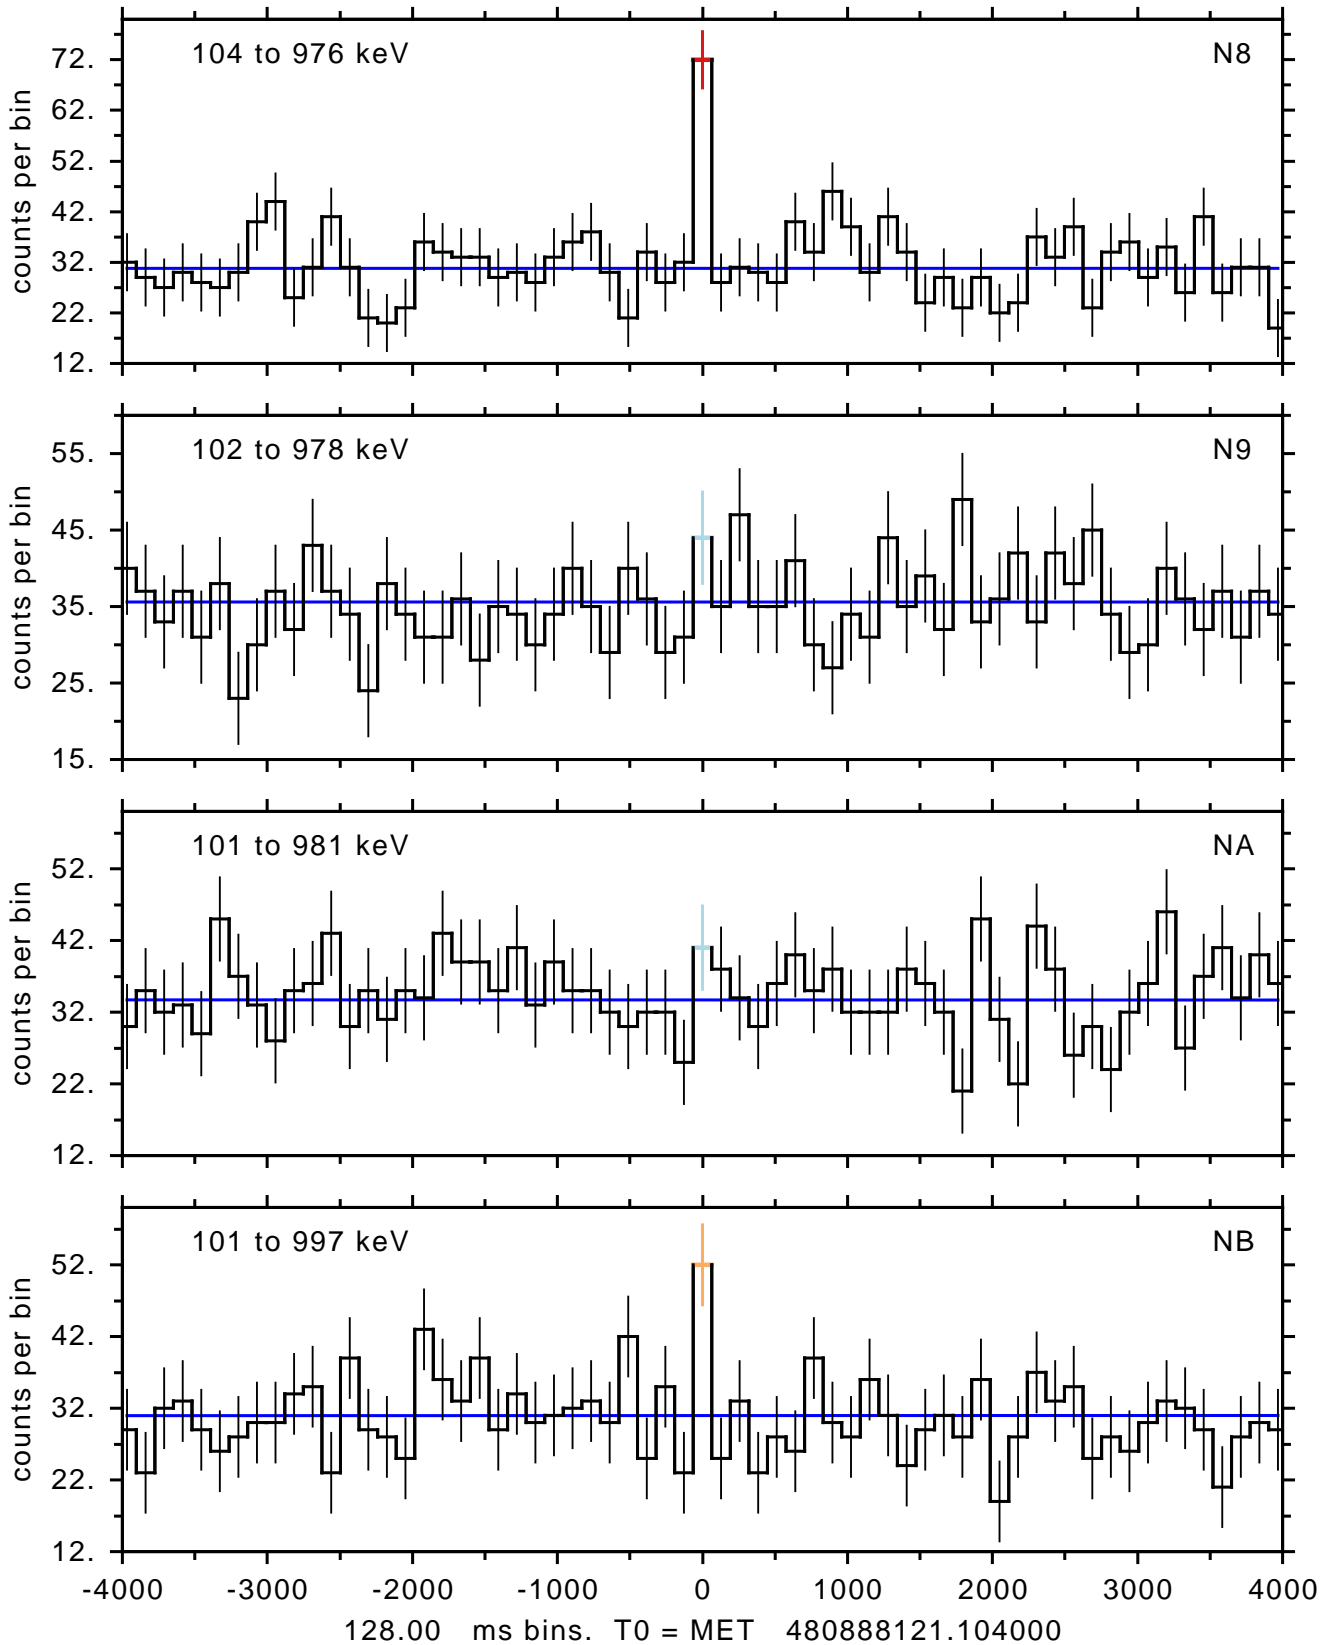

sGRB ver 95a of 2016 Oct 14 run on 2016-10-15 12:49:58
T0 = 480888121.104000 = 2016-03-28 20:01:57.104000
Algr: 4: P01 of F0421: glg_tte_b0_160328827_v00

sGRB ver 95a of 2016 Oct 14 run on 2016-10-15 12:49:58
T0 = 480888121.104000 = 2016-03-28 20:01:57.104000
Algr: 4: P01 of F0421: glg_tte_b0_160328827_v00