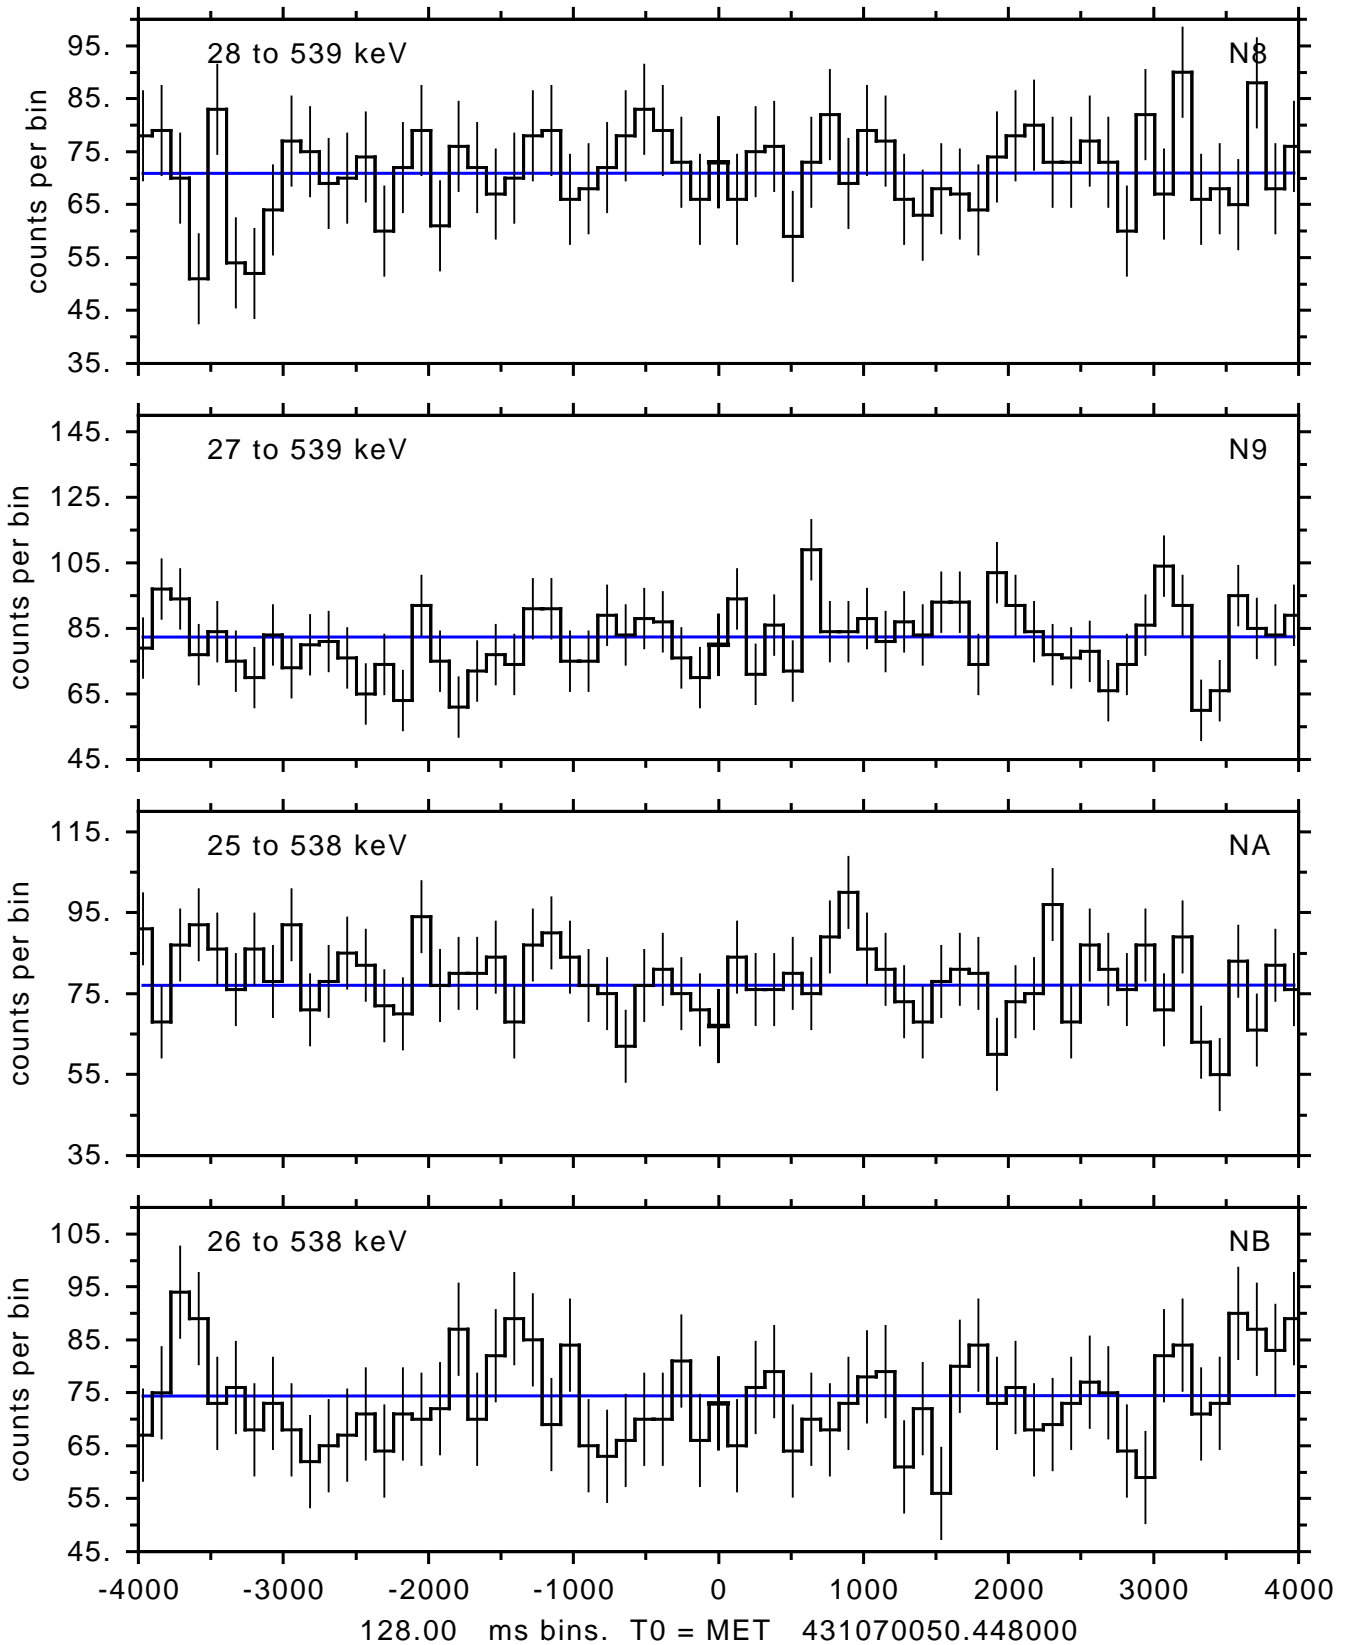

sGRB ver 95a of 2016 Oct 14 run on 2016-10-19 17:42:21
T0 = 431070050.448000 = 2014-08-30 05:40:47.448000
Algr: 1: P01 of F0302: glg_tte_b0_140830234_v00

sGRB ver 95a of 2016 Oct 14 run on 2016-10-19 17:42:21
T0 = 431070050.448000 = 2014-08-30 05:40:47.448000
Algr: 1: P01 of F0302: glg_tte_b0_140830234_v00