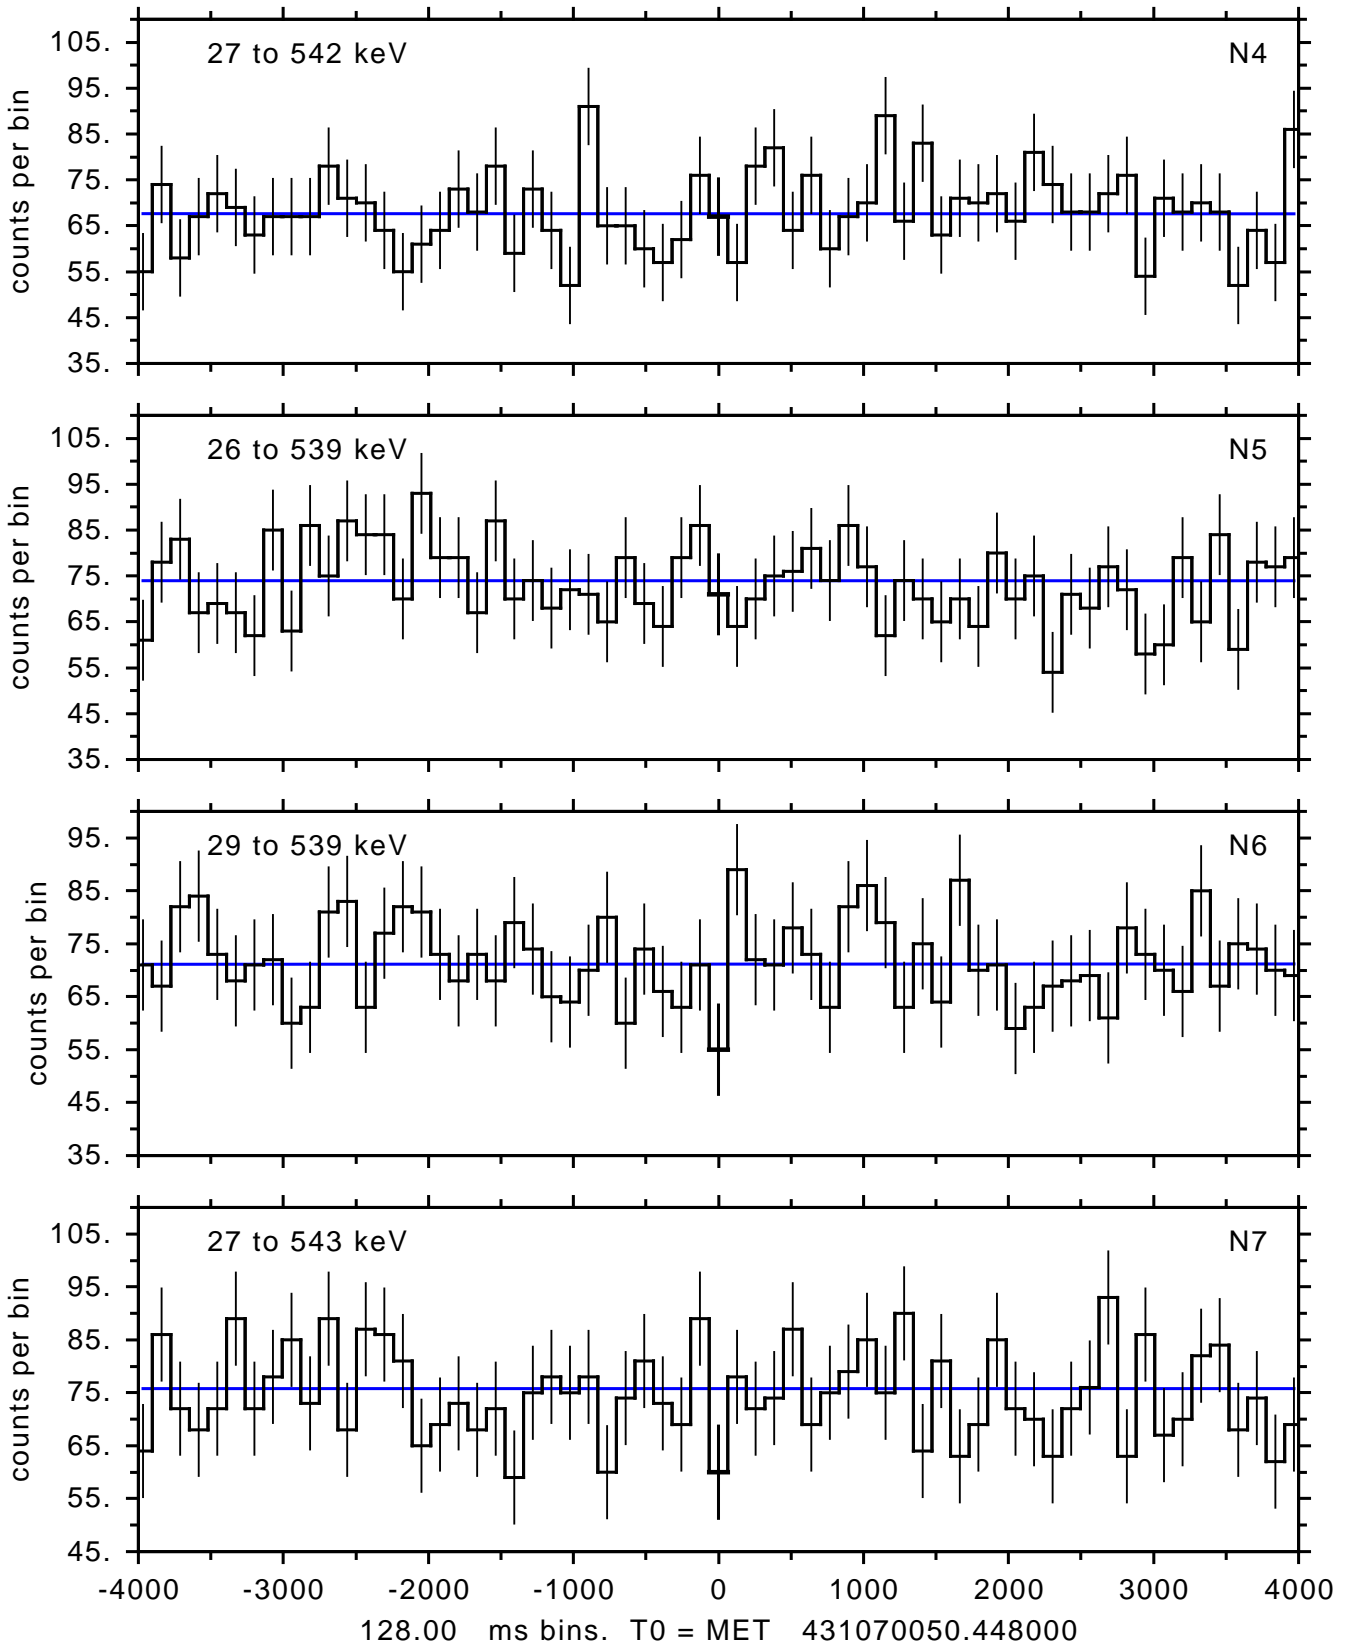

sGRB ver 95a of 2016 Oct 14 run on 2016-10-19 17:42:21
T0 = 431070050.448000 = 2014-08-30 05:40:47.448000
Algr: 1: P01 of F0302: glg_tte_b0_140830234_v00

sGRB ver 95a of 2016 Oct 14 run on 2016-10-19 17:42:21
T0 = 431070050.448000 = 2014-08-30 05:40:47.448000
Algr: 1: P01 of F0302: glg_tte_b0_140830234_v00