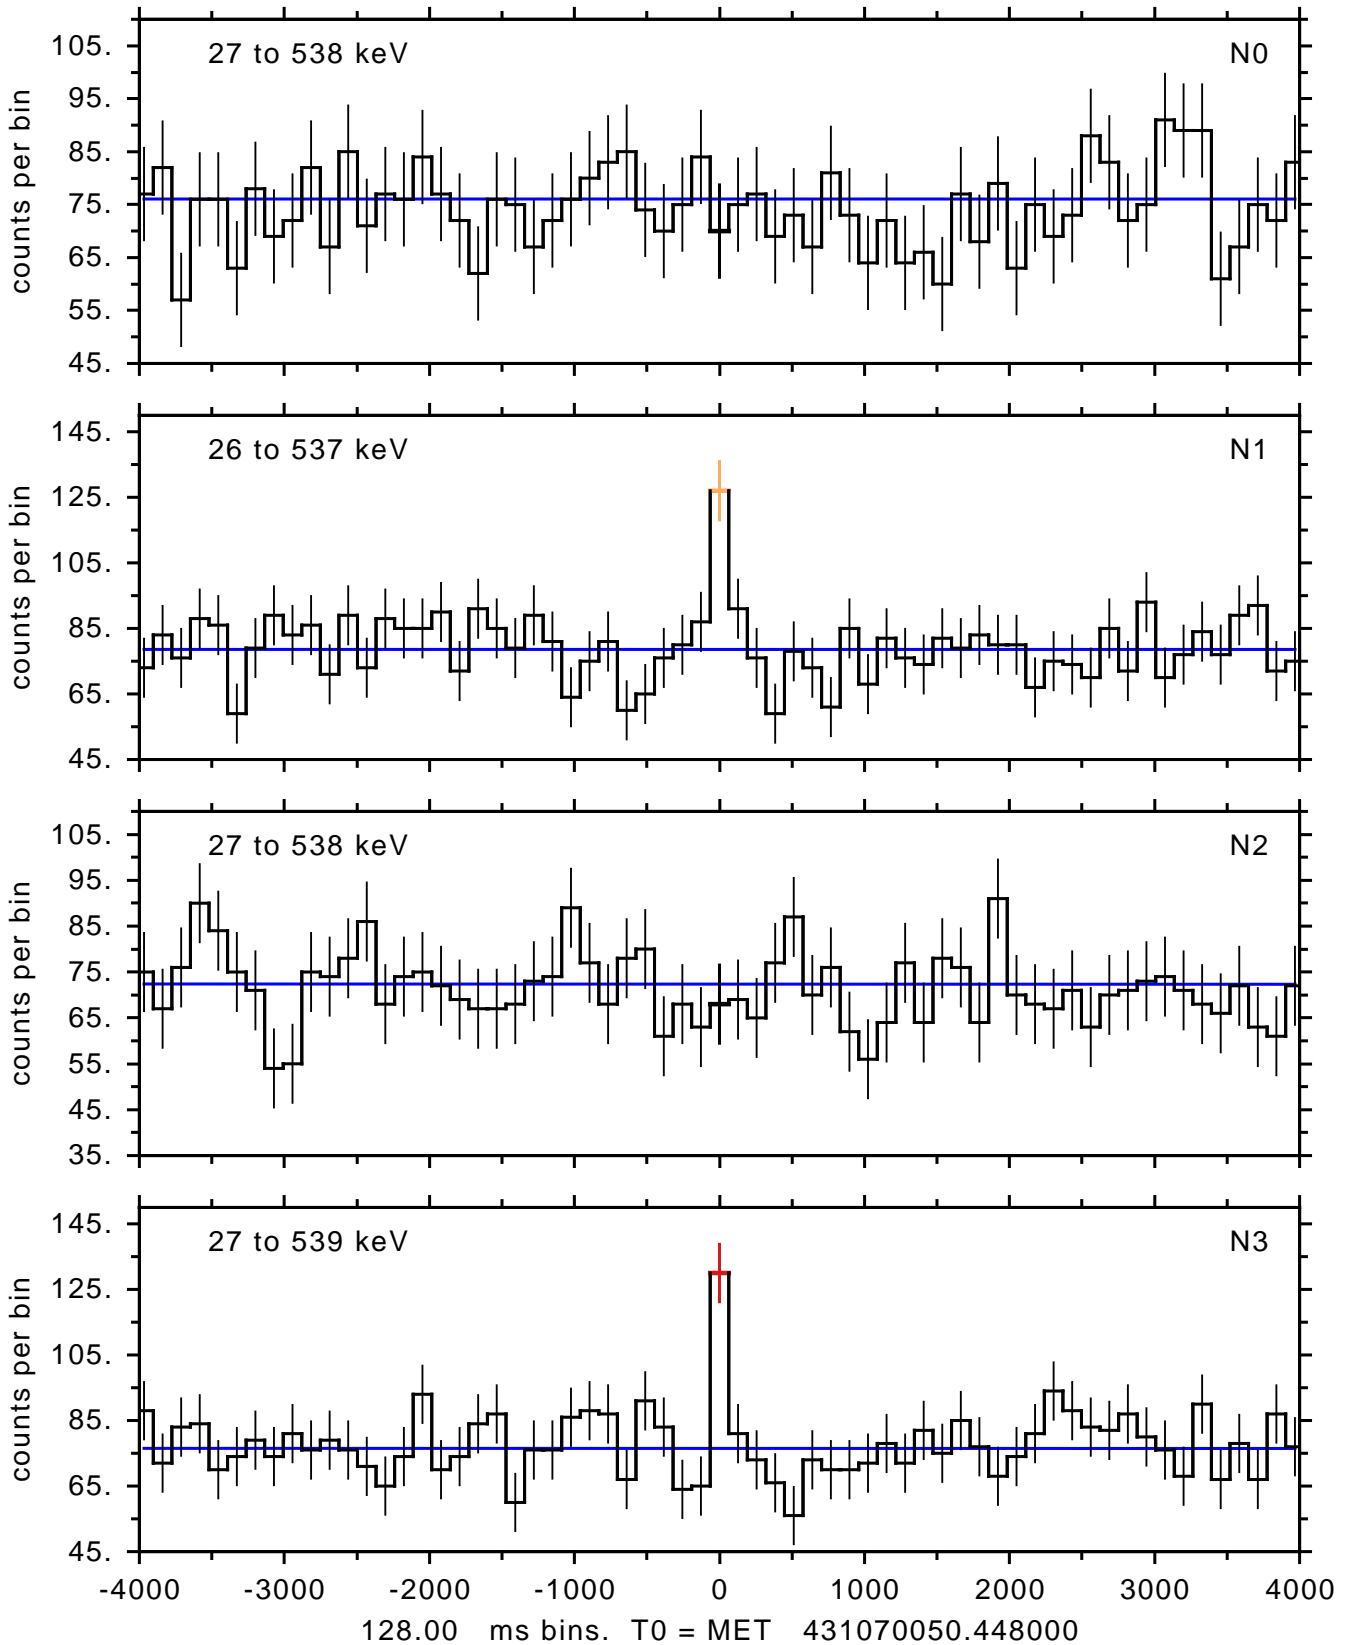

sGRB ver 95a of 2016 Oct 14 run on 2016-10-19 17:42:21
T0 = 431070050.448000 = 2014-08-30 05:40:47.448000
Algr: 1: P01 of F0302: glg_tte_b0_140830234_v00

sGRB ver 95a of 2016 Oct 14 run on 2016-10-19 17:42:21
T0 = 431070050.448000 = 2014-08-30 05:40:47.448000
Algr: 1: P01 of F0302: glg_tte_b0_140830234_v00