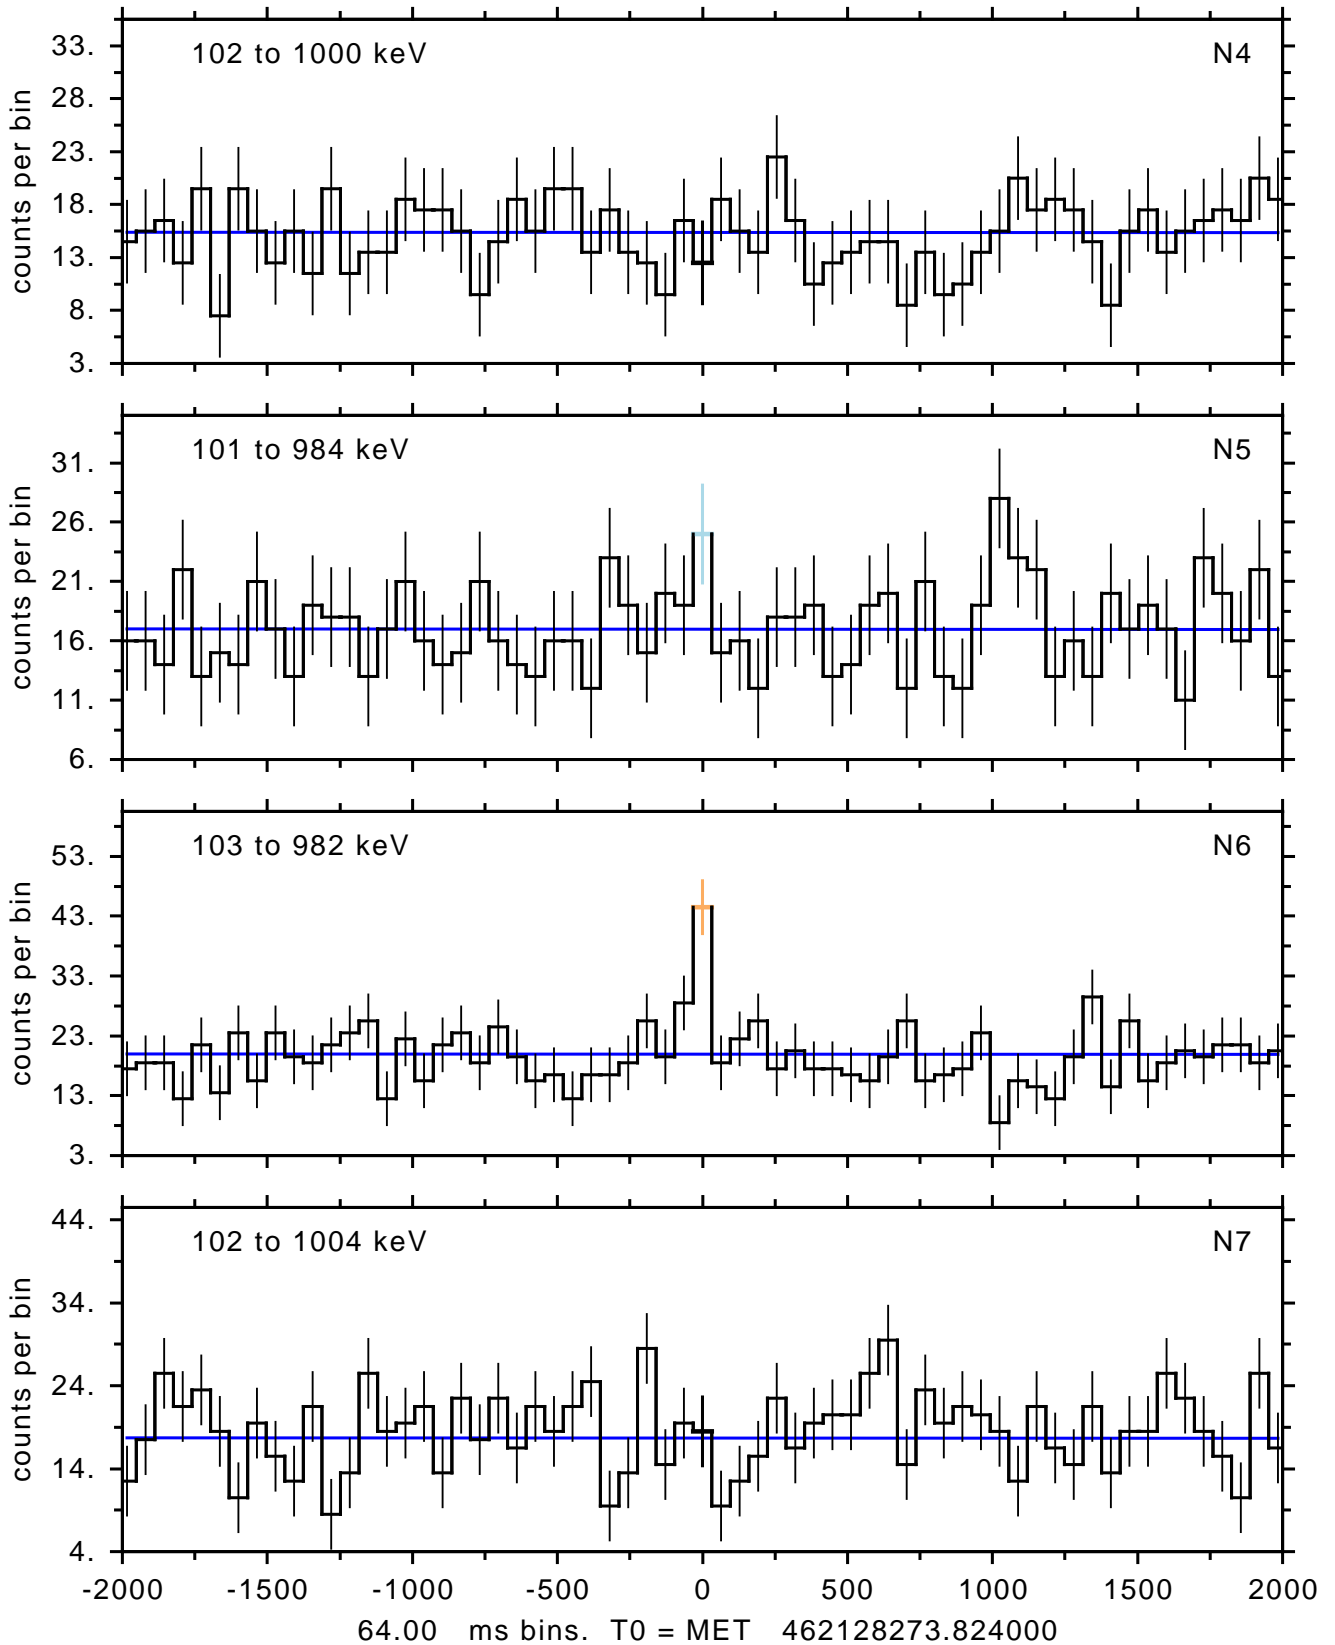

sGRB ver 95a of 2016 Oct 14 run on 2016-10-15 13:00:20
T0 = 462128273.824000 = 2015-08-24 16:57:49.824000
Algr: 4: P01 of F0253: glg_tte_b0_150824661_v00

sGRB ver 95a of 2016 Oct 14 run on 2016-10-15 13:00:20
T0 = 462128273.824000 = 2015-08-24 16:57:49.824000
Algr: 4: P01 of F0253: glg_tte_b0_150824661_v00