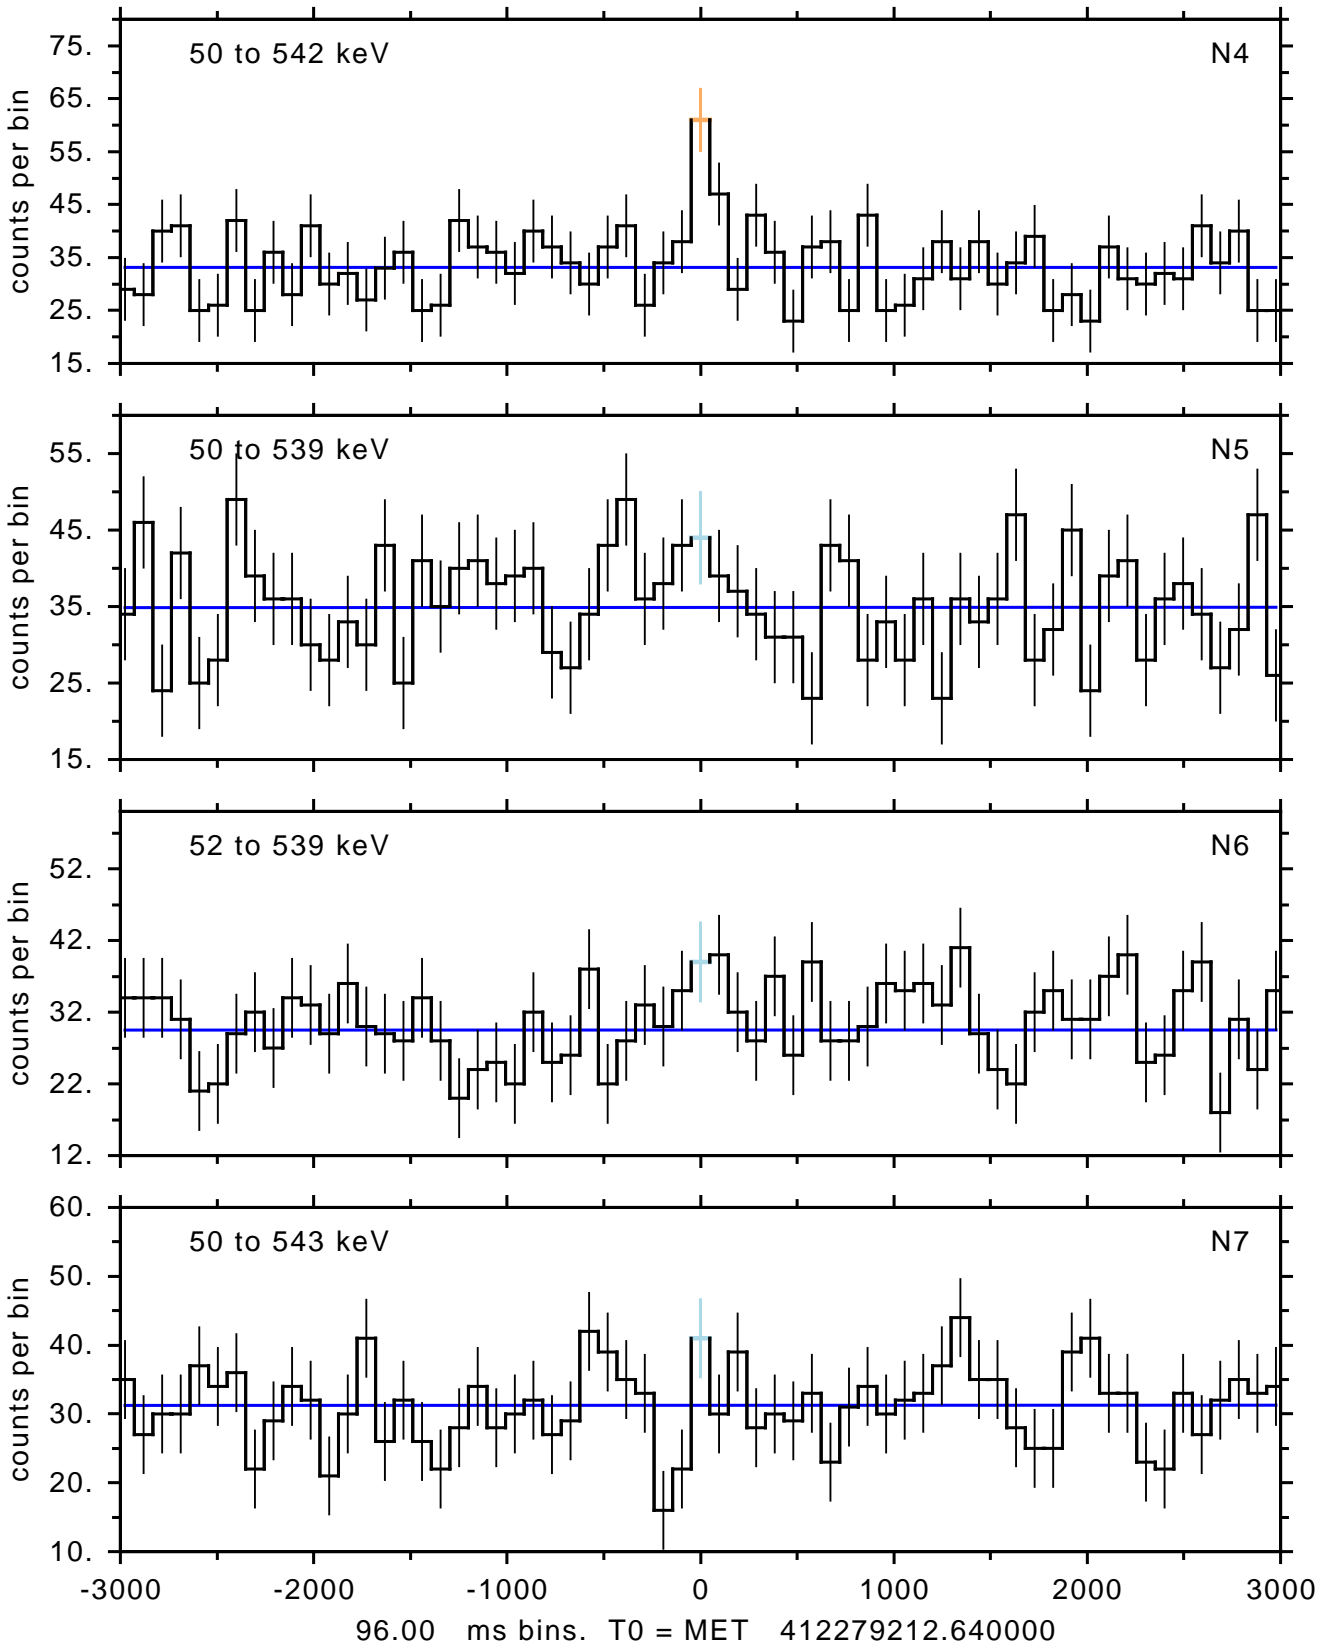

sGRB ver 95a of 2016 Oct 14 run on 2016-10-21 14:26:58
T0 = 412279212.640000 = 2014-01-24 18:00:09.640000
Algr: 2: P01 of F0242: glg_tte_b0_140124730_v00

sGRB ver 95a of 2016 Oct 14 run on 2016-10-21 14:26:58
T0 = 412279212.640000 = 2014-01-24 18:00:09.640000
Algr: 2: P01 of F0242: glg_tte_b0_140124730_v00