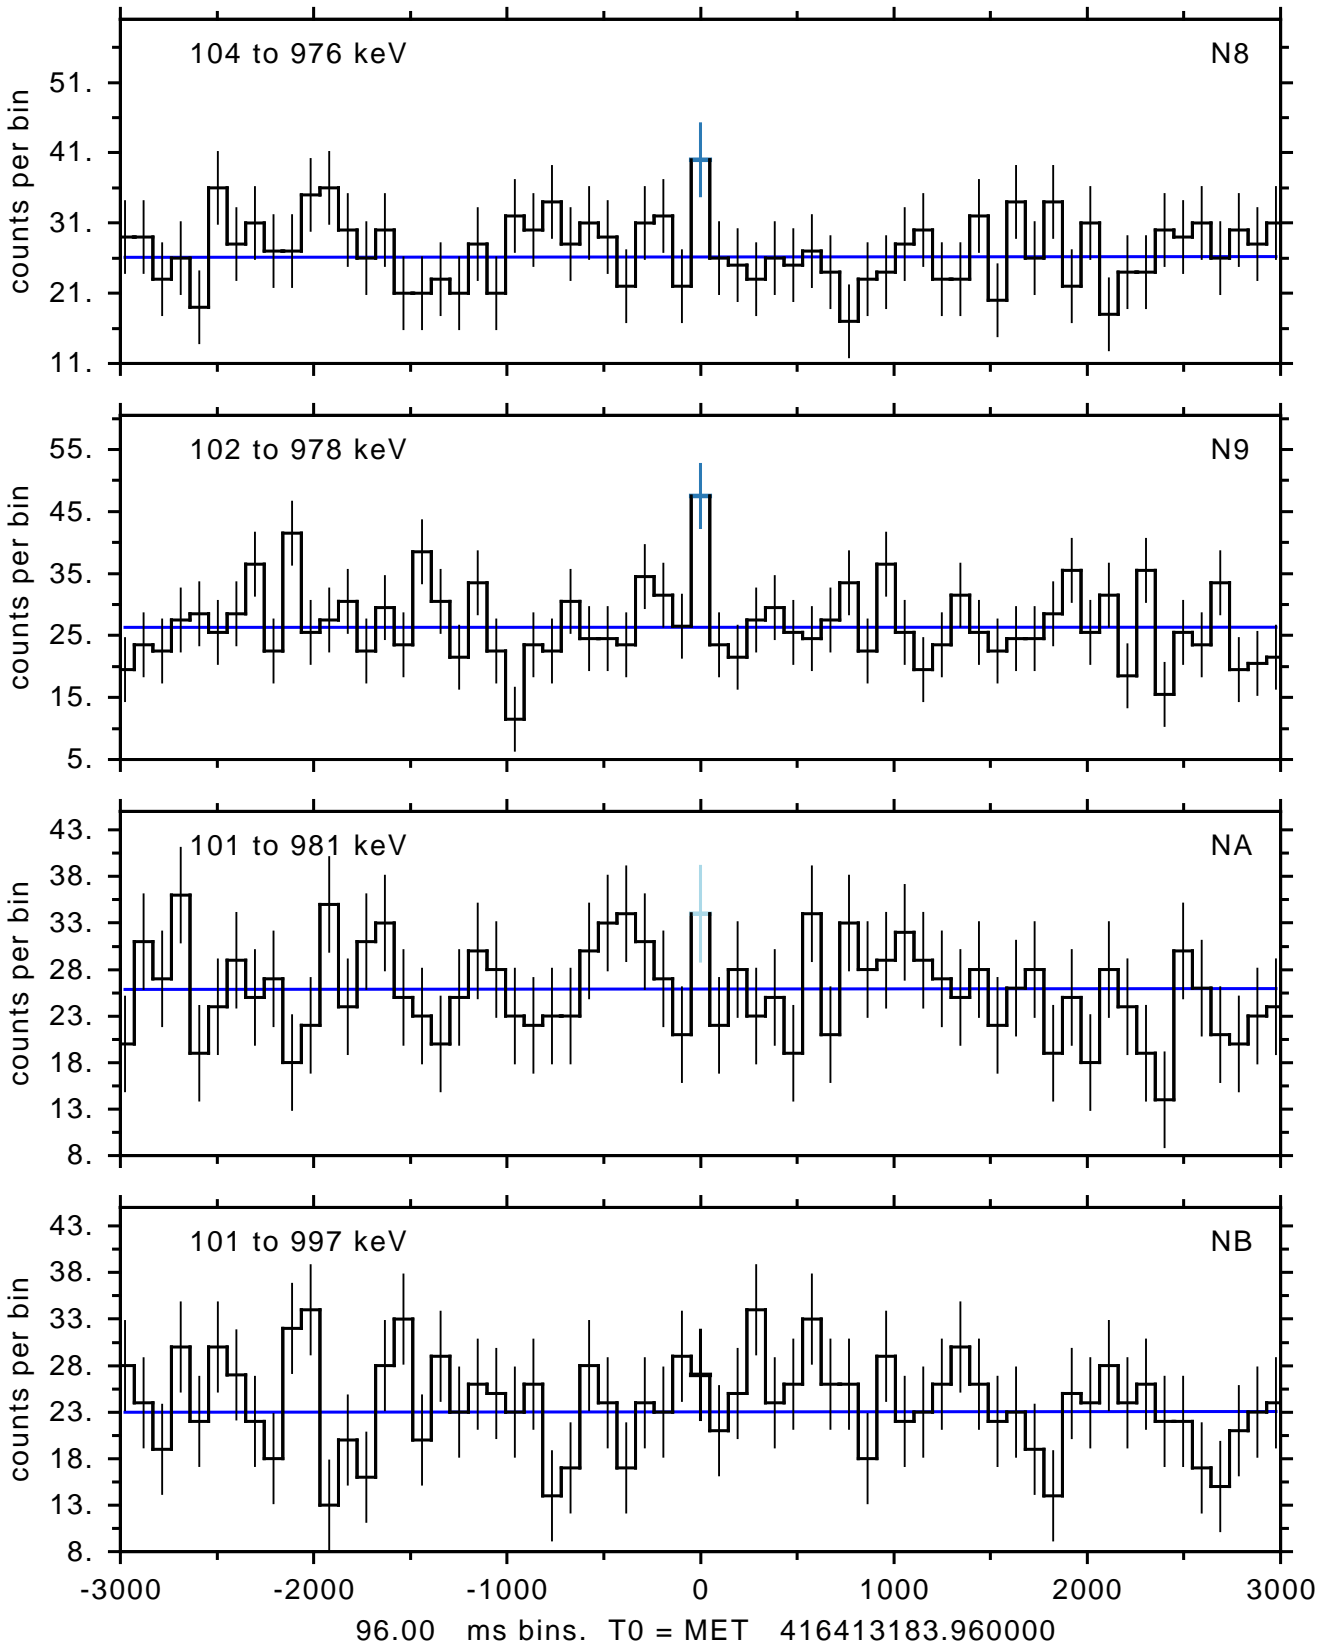

sGRB ver 95a of 2016 Oct 14 run on 2016-10-20 08:41:53
T0 = 416413183.960000 = 2014-03-13 14:19:40.960000
Algr: 4: P02 of F0119: glg_tte_b0_140313596_v00

sGRB ver 95a of 2016 Oct 14 run on 2016-10-20 08:41:53
T0 = 416413183.960000 = 2014-03-13 14:19:40.960000
Algr: 4: P02 of F0119: glg_tte_b0_140313596_v00

sGRB ver 95a of 2016 Oct 14 run on 2016-10-20 08:41:53
T0 = 416413183.96000 = 2014-03-13 14:19:40.96000
Algr: 4: P02 of F0119: glg_tte_b0_140313596_v00

sGRB ver 95a of 2016 Oct 14 run on 2016-10-20 08:41:53
T0 = 416413183.960000 = 2014-03-13 14:19:40.960000
Algr: 4: P02 of F0119: glg_tte_b0_140313596_v00