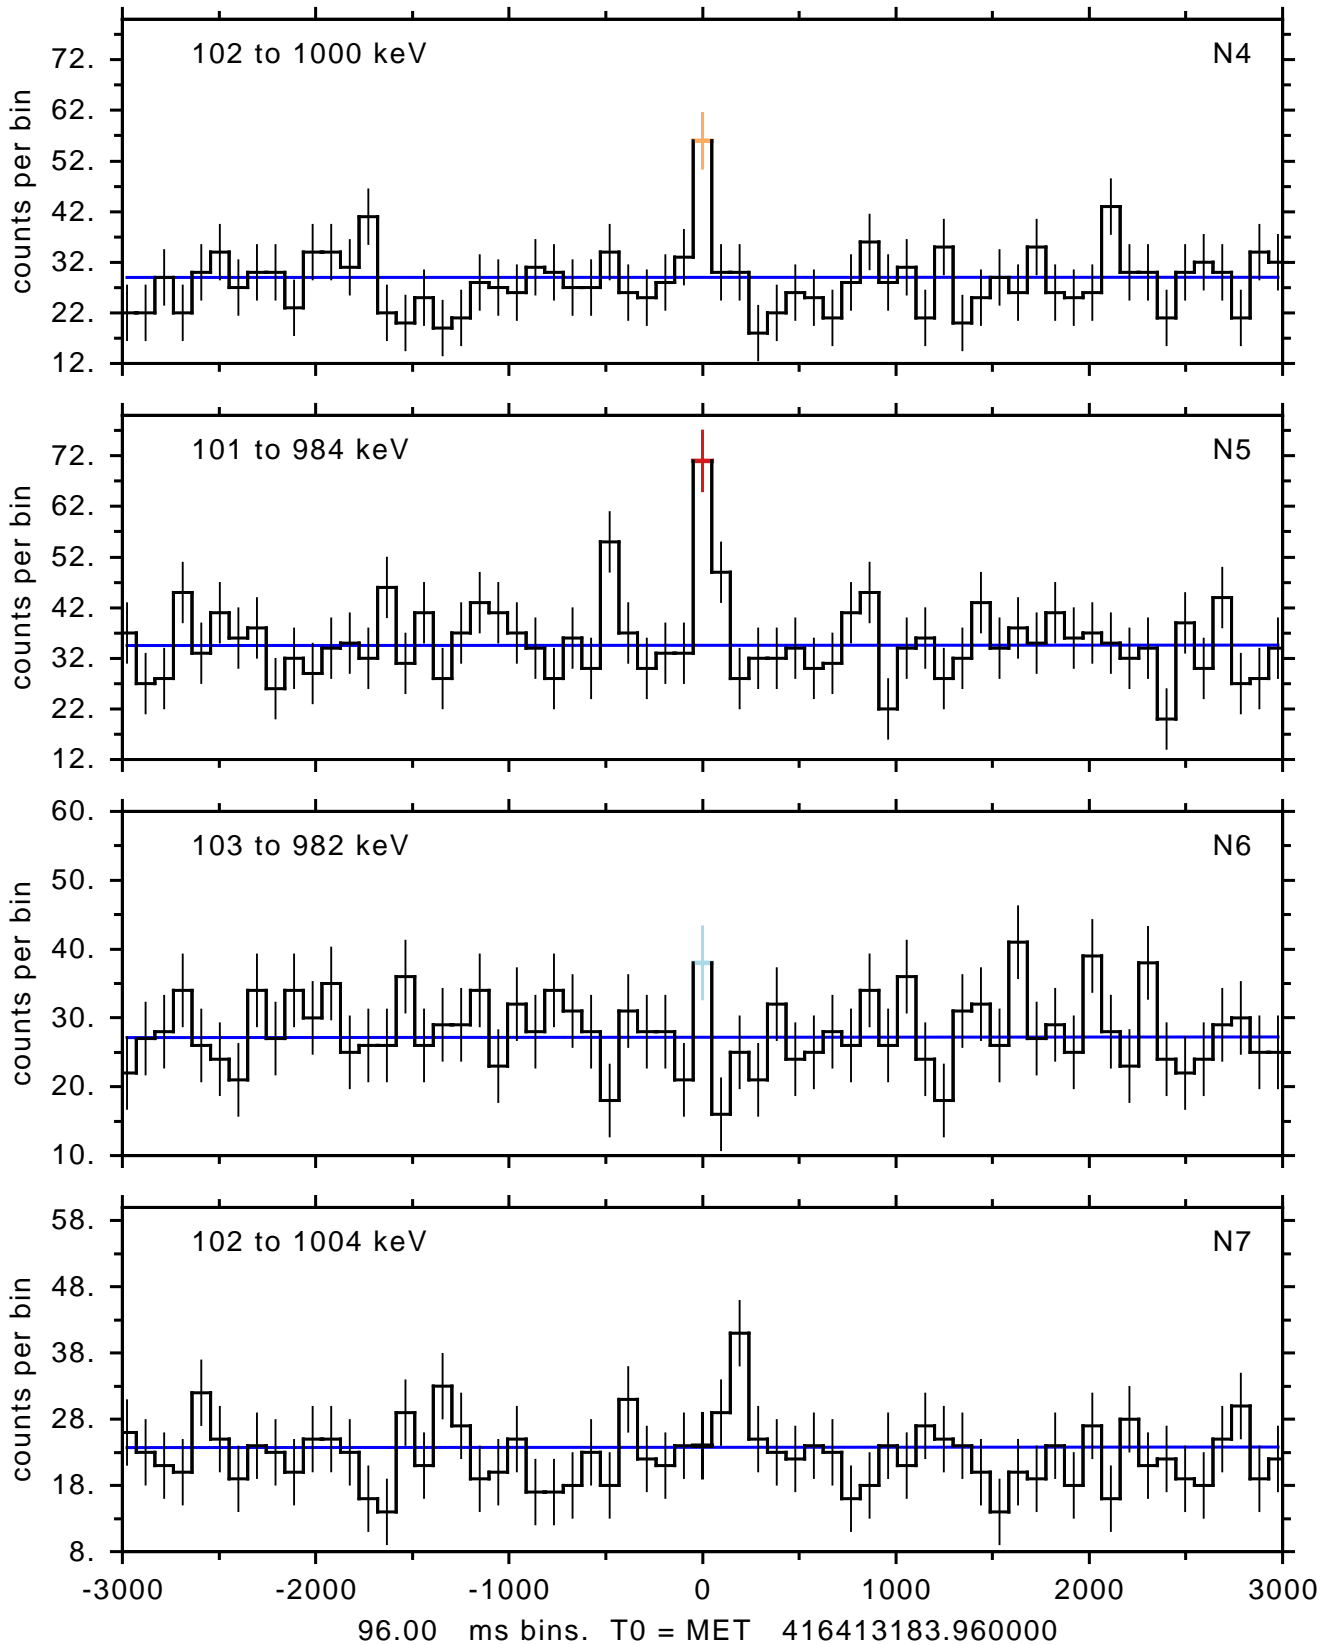

sGRB ver 95a of 2016 Oct 14 run on 2016-10-20 08:41:53
T0 = 416413183.960000 = 2014-03-13 14:19:40.960000
Algr: 4: P02 of F0119: glg_tte_b0_140313596_v00

sGRB ver 95a of 2016 Oct 14 run on 2016-10-20 08:41:53
T0 = 416413183.960000 = 2014-03-13 14:19:40.960000
Algr: 4: P02 of F0119: glg_tte_b0_140313596_v00

sGRB ver 95a of 2016 Oct 14 run on 2016-10-20 08:41:53
T0 = 416413183.96000 = 2014-03-13 14:19:40.96000
Algr: 4: P02 of F0119: glg_tte_b0_140313596_v00

sGRB ver 95a of 2016 Oct 14 run on 2016-10-20 08:41:53
T0 = 416413183.960000 = 2014-03-13 14:19:40.960000
Algr: 4: P02 of F0119: glg_tte_b0_140313596_v00