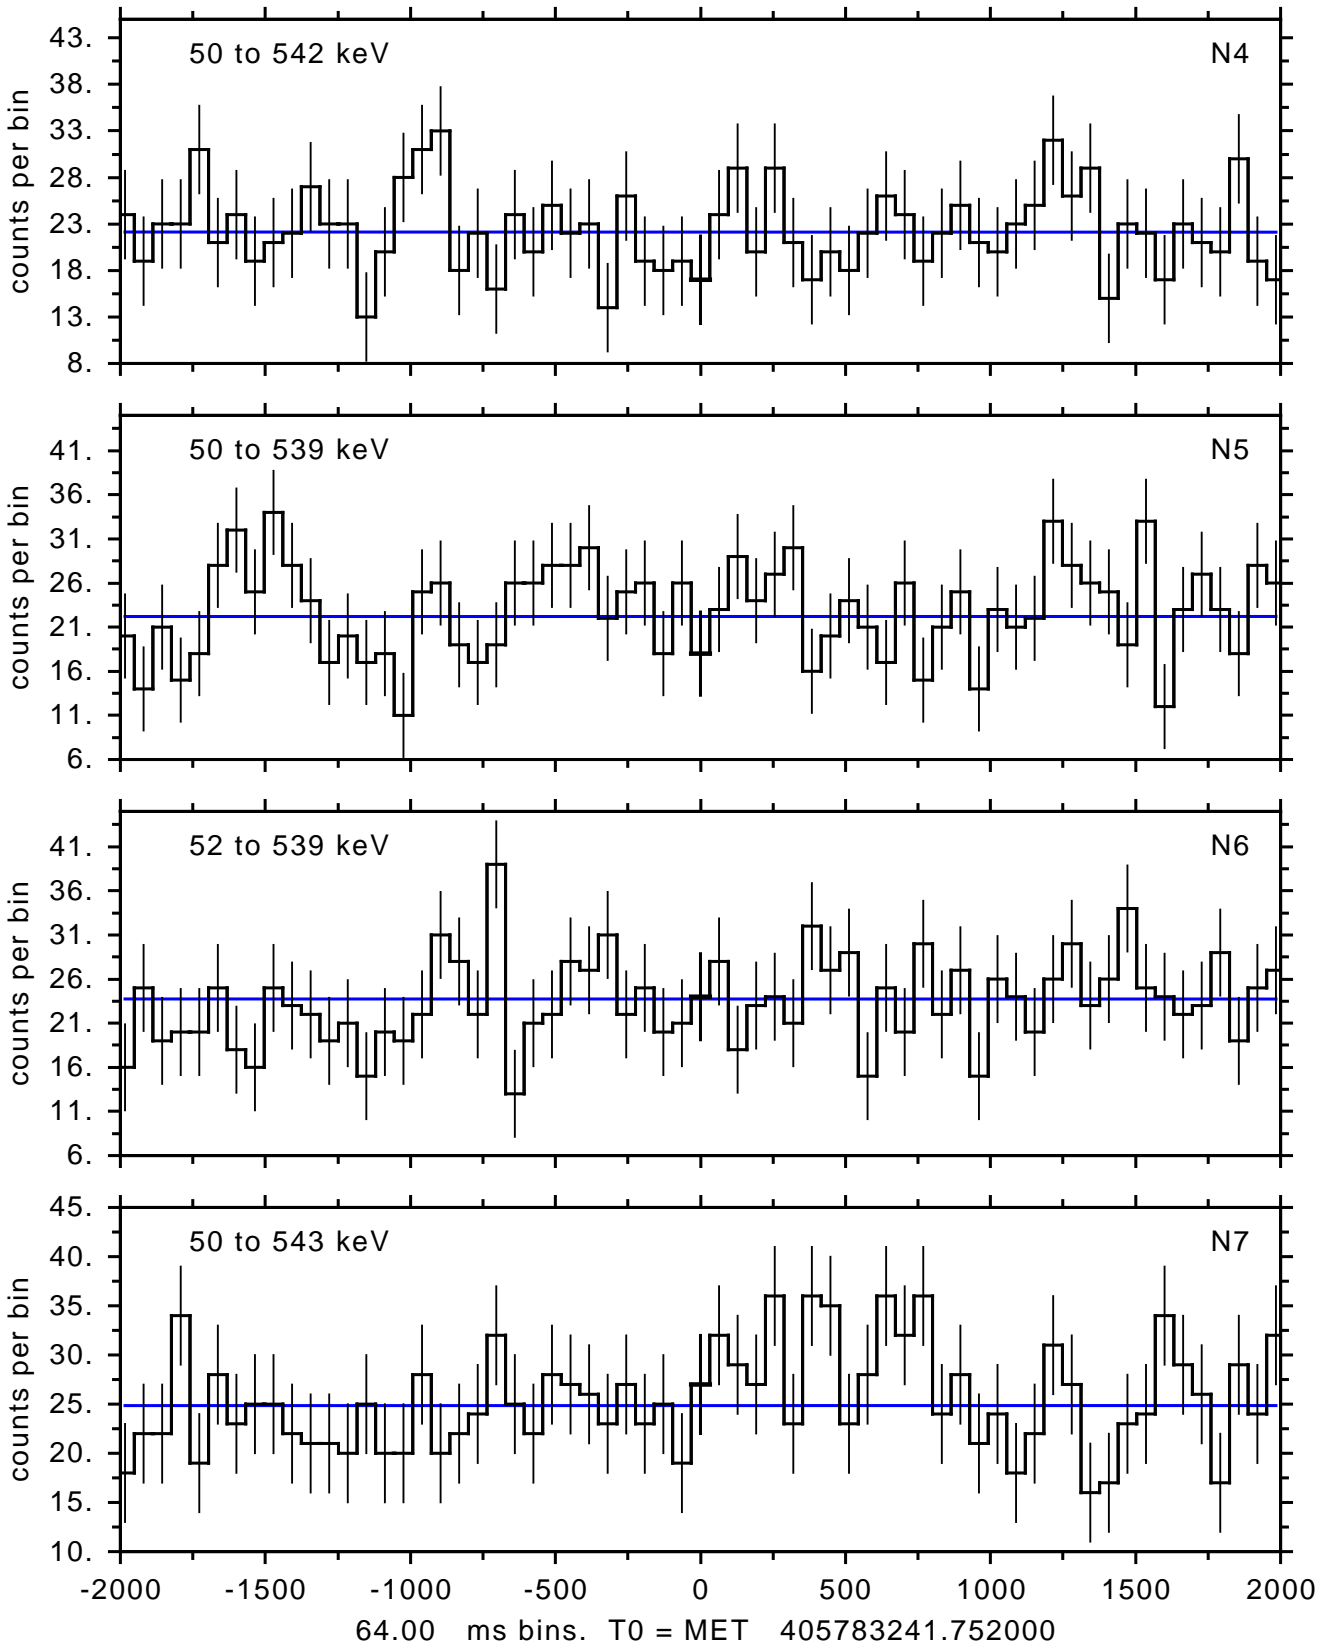

sGRB ver 95c of 2016 Nov 7 run on 2016-11-20 21:25:15
T0 = 405783241.752000 = 2013-11-10 13:33:58.752000
Algr: 2: P01 of F0091: glg_tte_b0_131110500_v00

sGRB ver 95c of 2016 Nov 7 run on 2016-11-20 21:25:15
T0 = 405783241.752000 = 2013-11-10 13:33:58.752000
Algr: 2: P01 of F0091: glg_tte_b0_131110500_v00