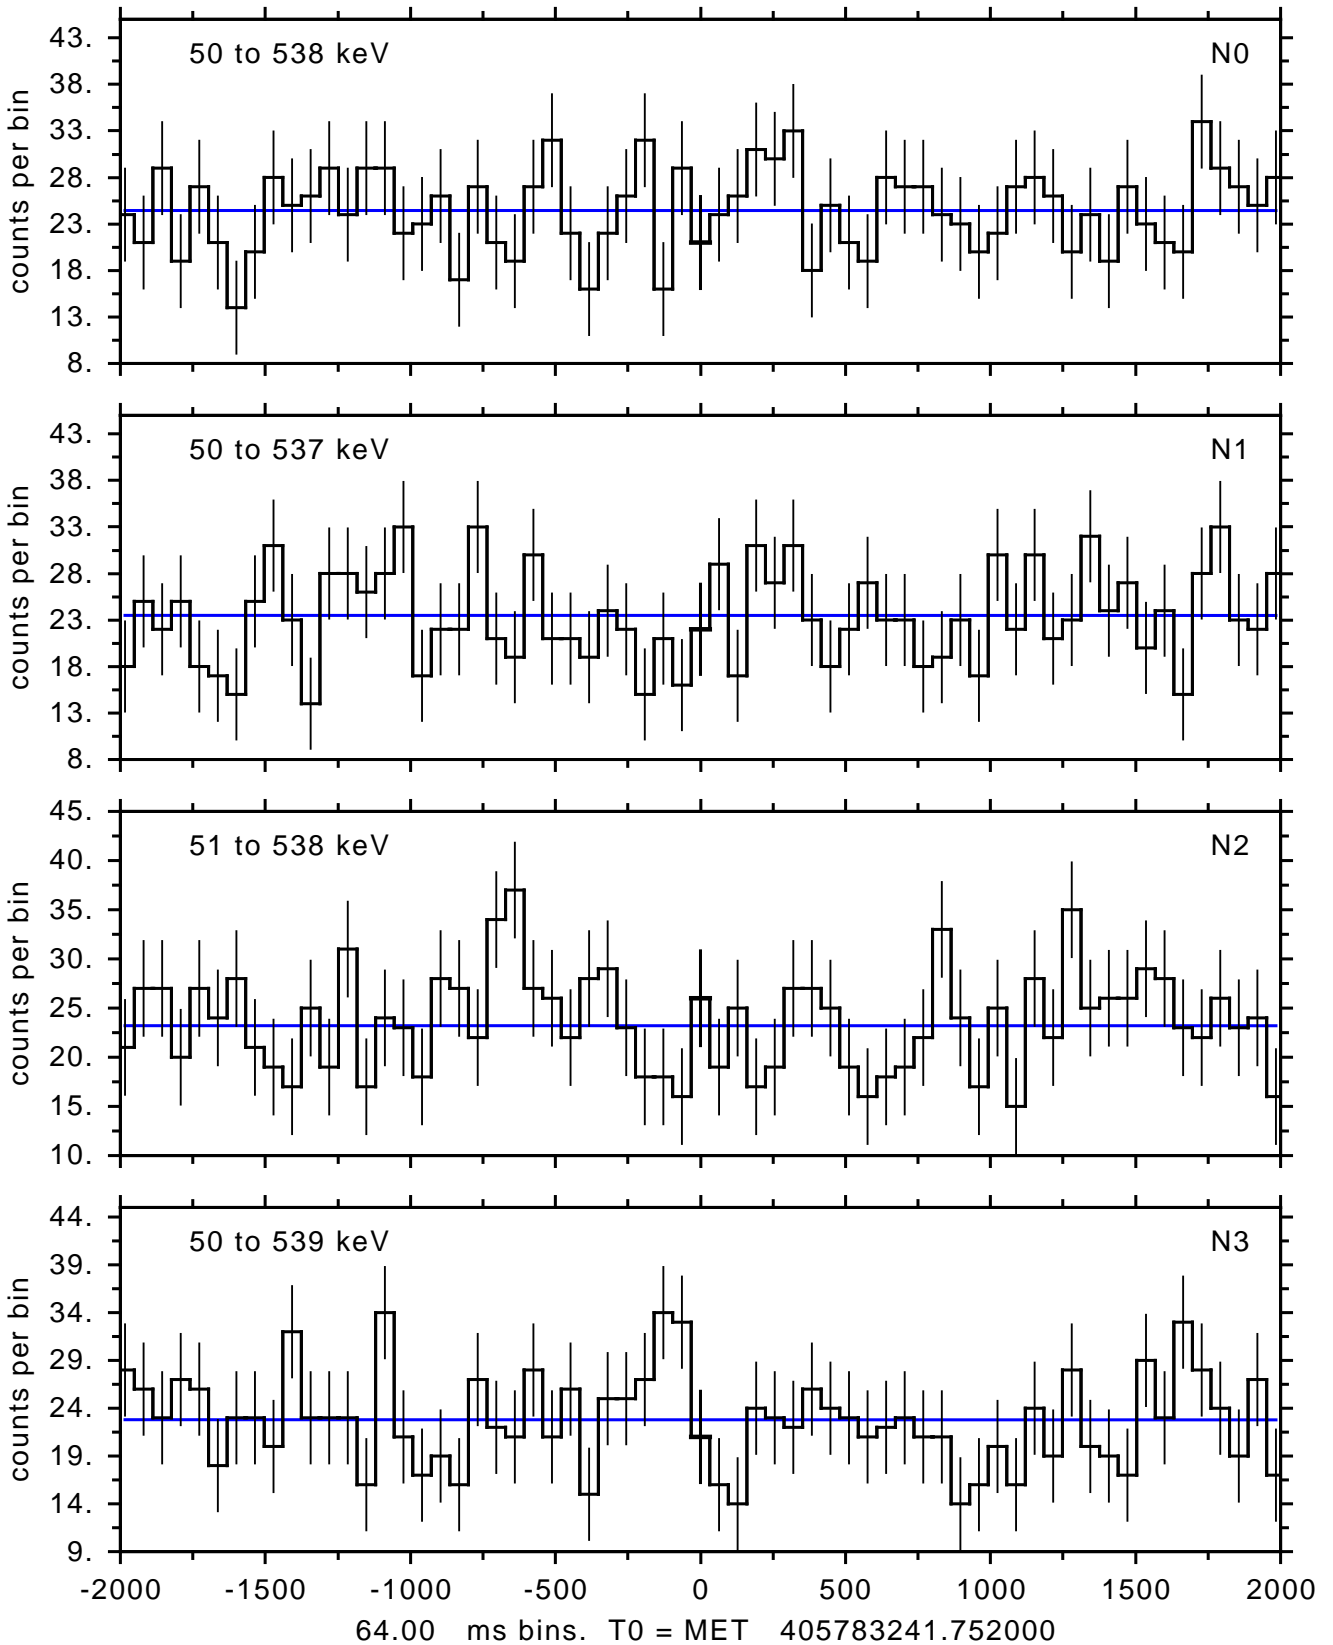

sGRB ver 95c of 2016 Nov 7 run on 2016-11-20 21:25:15
T0 = 405783241.752000 = 2013-11-10 13:33:58.752000
Algr: 2: P01 of F0091: glg_tte_b0_131110500_v00

sGRB ver 95c of 2016 Nov 7 run on 2016-11-20 21:25:15
T0 = 405783241.752000 = 2013-11-10 13:33:58.752000
Algr: 2: P01 of F0091: glg_tte_b0_131110500_v00