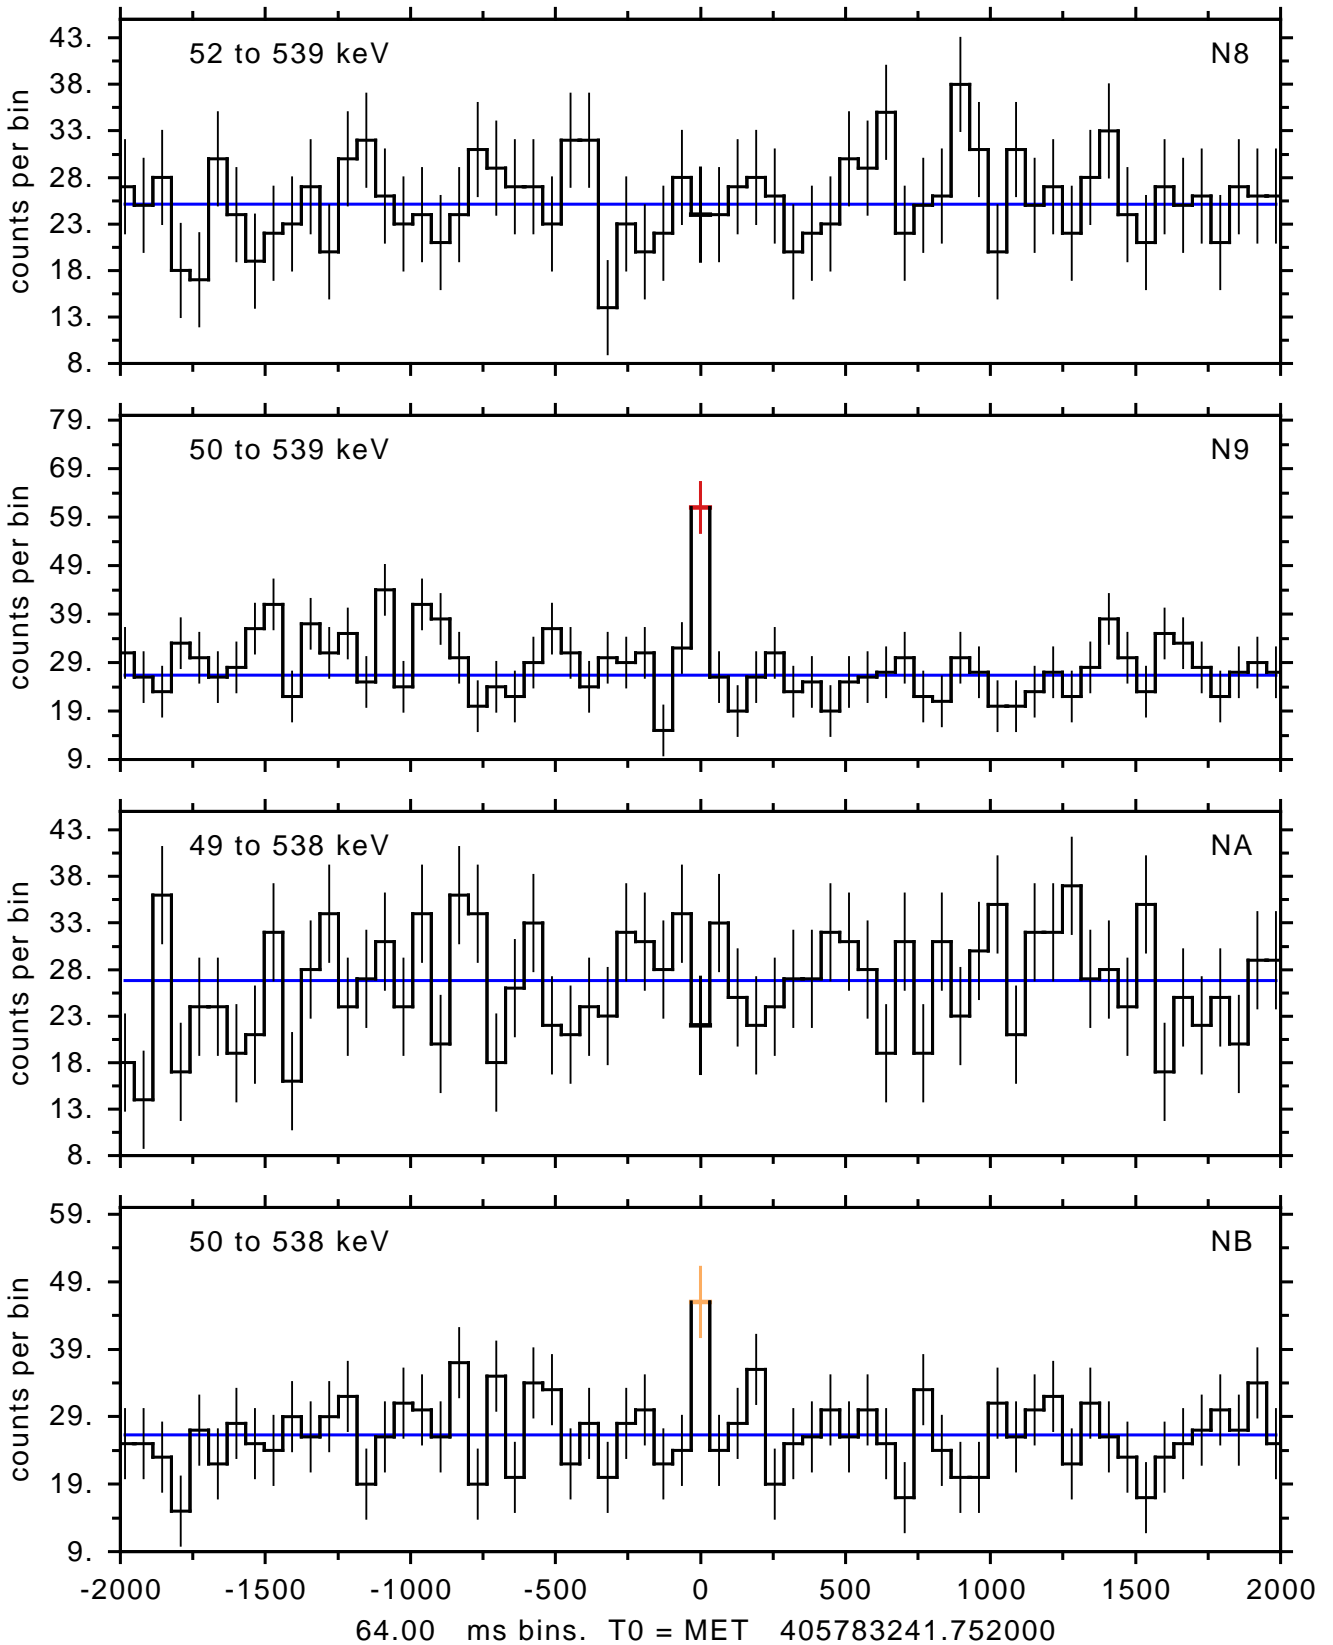

sGRB ver 95c of 2016 Nov 7 run on 2016-11-20 21:25:15
T0 = 405783241.752000 = 2013-11-10 13:33:58.752000
Algr: 2: P01 of F0091: glg_tte_b0_131110500_v00

sGRB ver 95c of 2016 Nov 7 run on 2016-11-20 21:25:15
T0 = 405783241.752000 = 2013-11-10 13:33:58.752000
Algr: 2: P01 of F0091: glg_tte_b0_131110500_v00