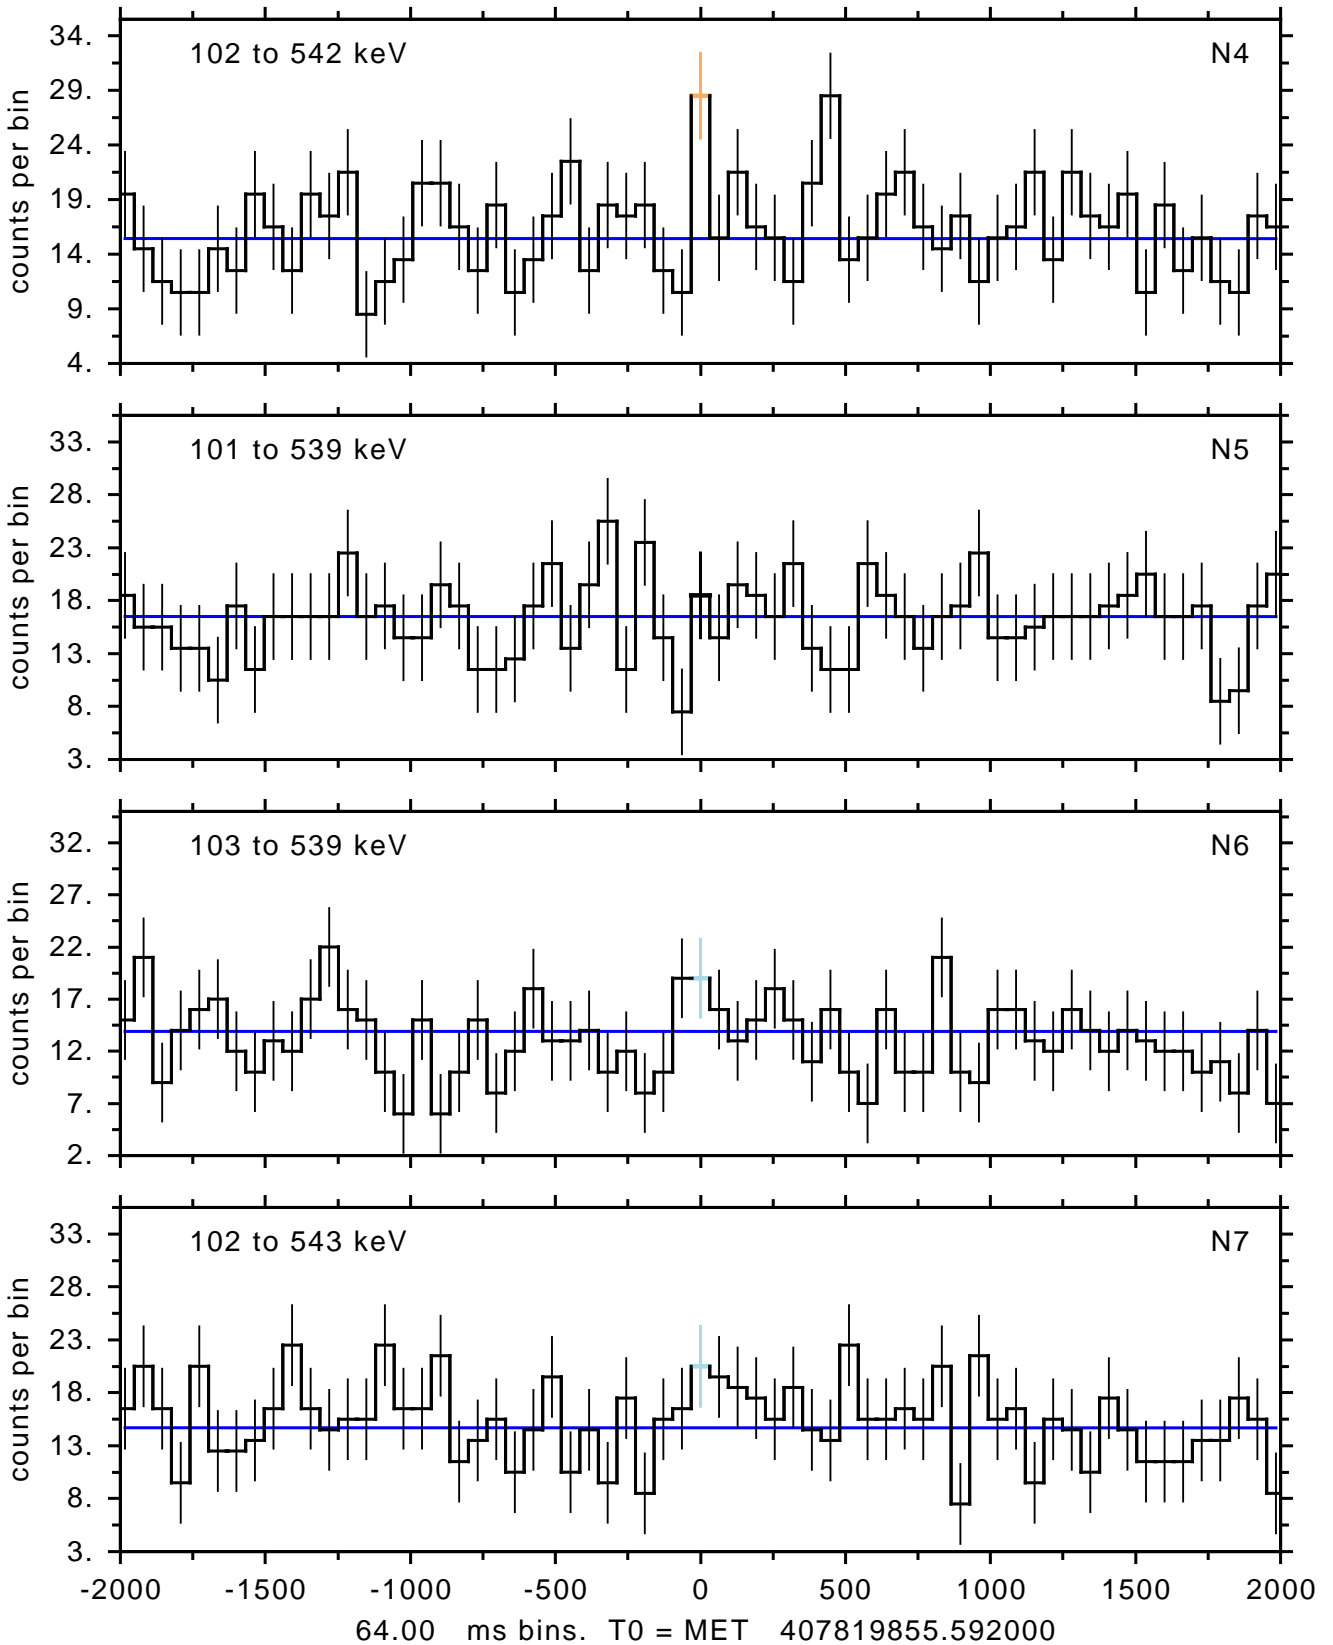

sGRB ver 95a of 2016 Oct 14 run on 2016-10-16 04:45:26
T0 = 407819855.592000 = 2013-12-04 03:17:32.592000
Algr: 3: P01 of F0032: glg_tte_b0_131203997_v00

sGRB ver 95a of 2016 Oct 14 run on 2016-10-16 04:45:26
T0 = 407819855.592000 = 2013-12-04 03:17:32.592000
Algr: 3: P01 of F0032: glg_tte_b0_131203997_v00