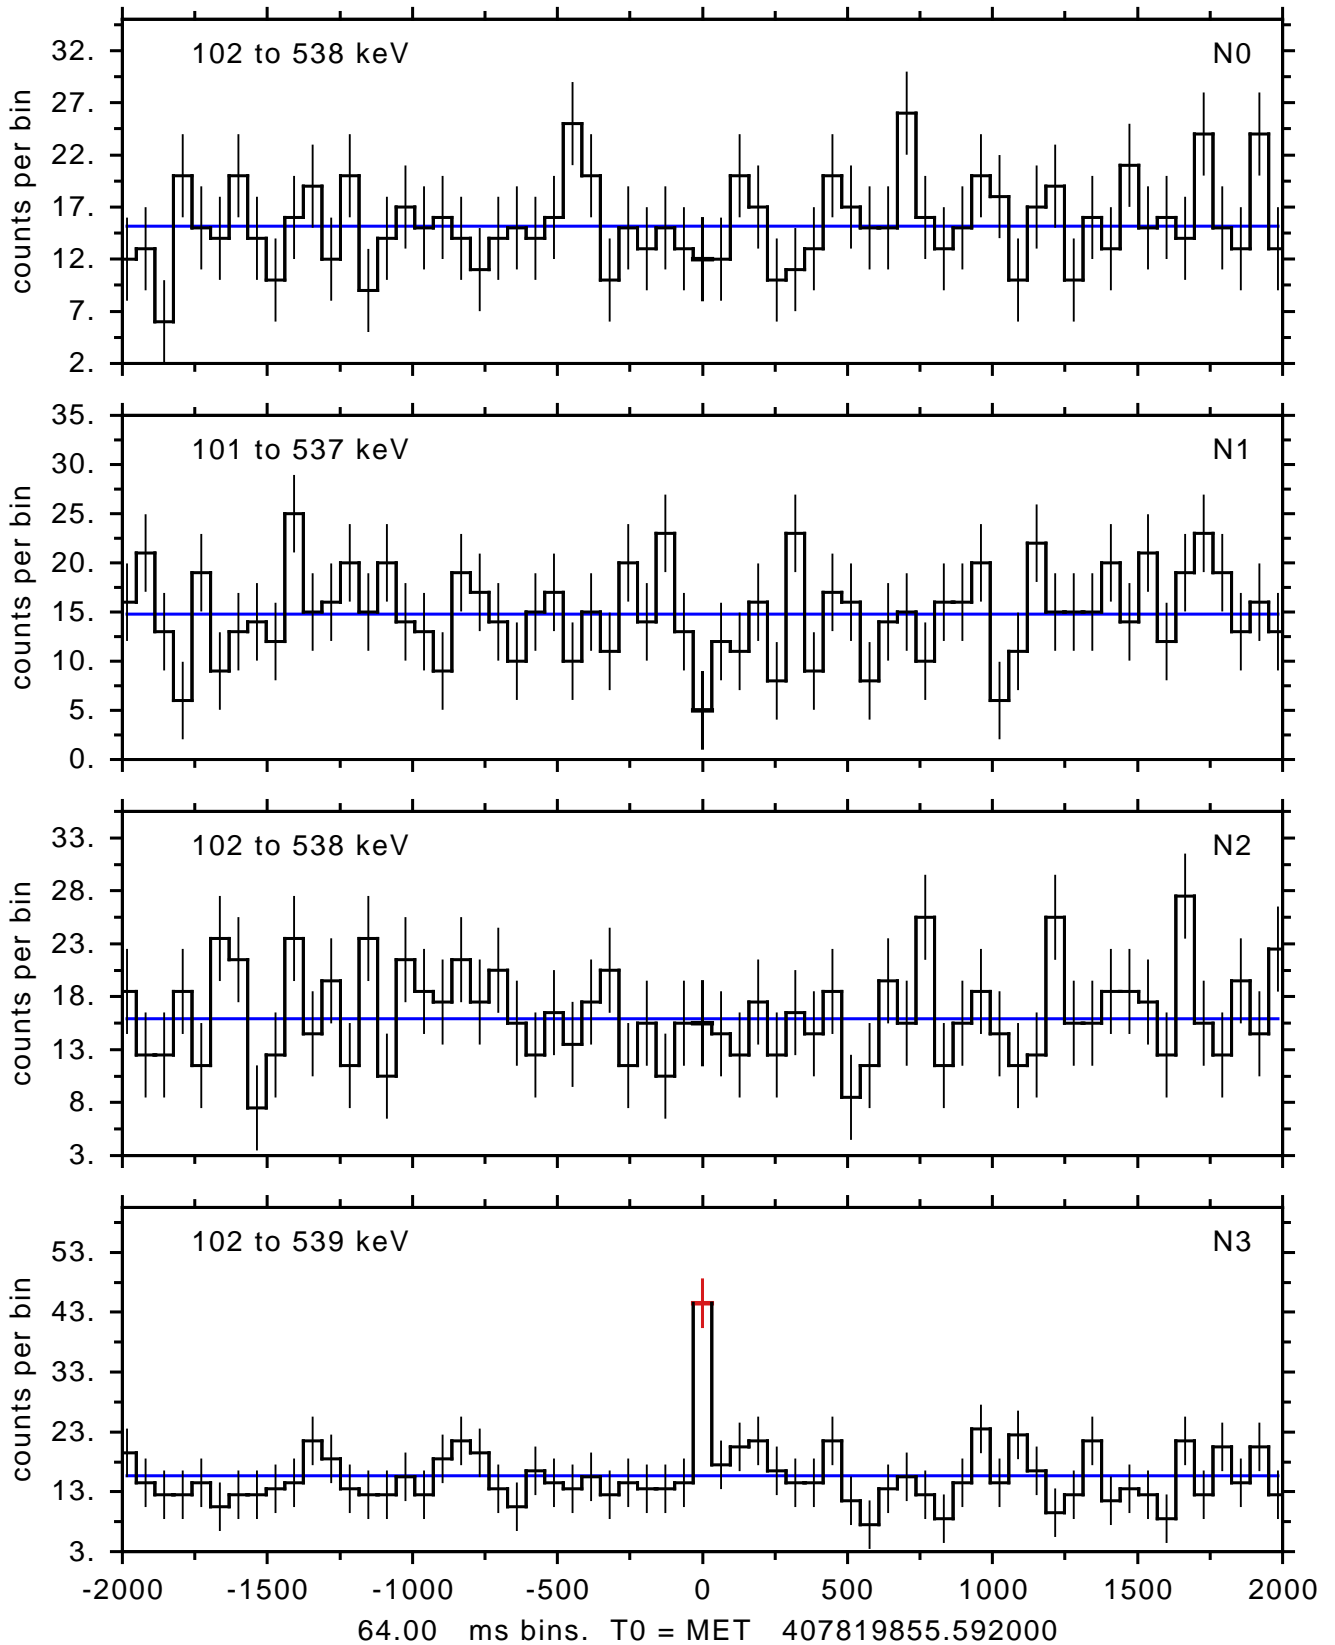

sGRB ver 95a of 2016 Oct 14 run on 2016-10-16 04:45:26
T0 = 407819855.592000 = 2013-12-04 03:17:32.592000
Algr: 3: P01 of F0032: glg_tte_b0_131203997_v00

sGRB ver 95a of 2016 Oct 14 run on 2016-10-16 04:45:26
T0 = 407819855.592000 = 2013-12-04 03:17:32.592000
Algr: 3: P01 of F0032: glg_tte_b0_131203997_v00