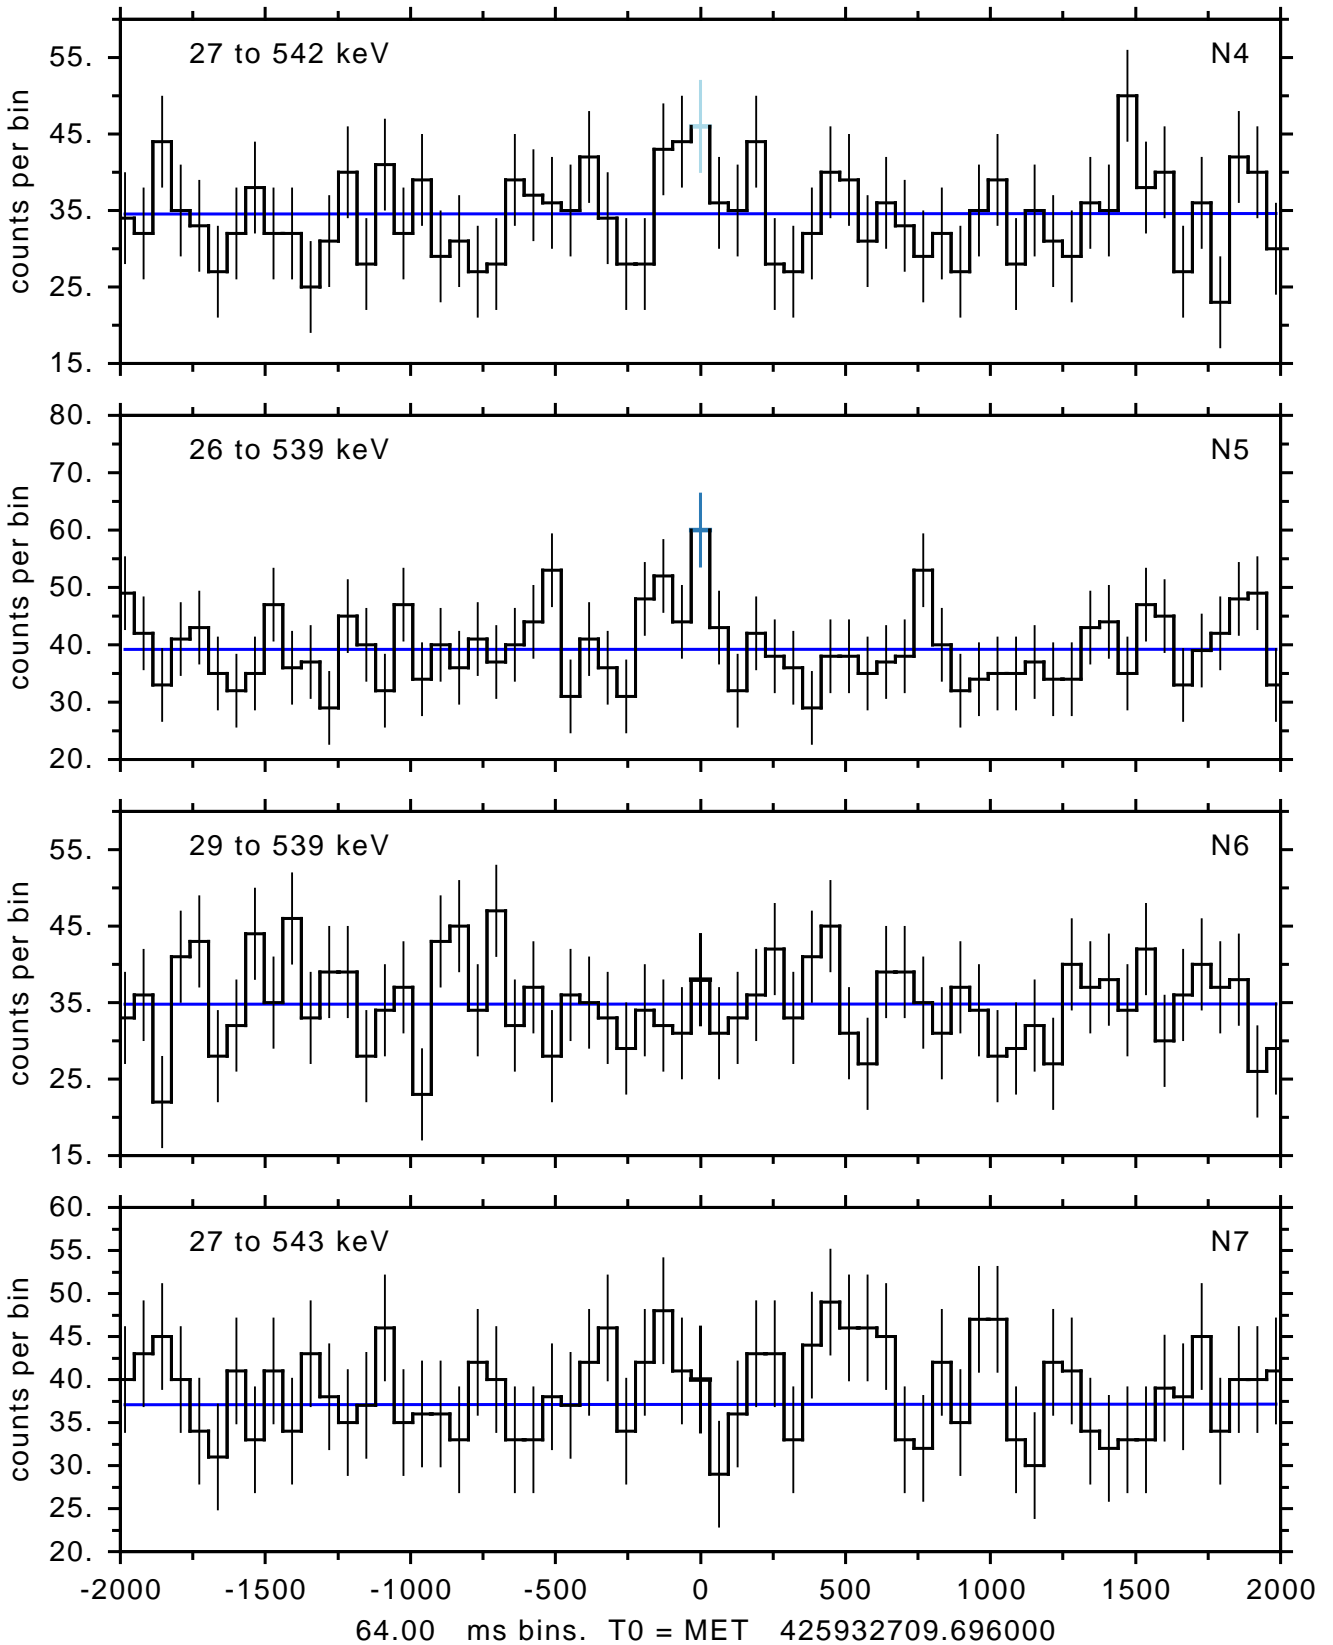

sGRB ver 95a of 2016 Oct 14 run on 2016-10-19 17:50:42
T0 = 425932709.696000 = 2014-07-01 18:38:26.696000
Algr: 1: P01 of F0007: glg_tte_b0_140701716_v00

sGRB ver 95a of 2016 Oct 14 run on 2016-10-19 17:50:42
T0 = 425932709.696000 = 2014-07-01 18:38:26.696000
Algr: 1: P01 of F0007: glg_tte_b0_140701716_v00