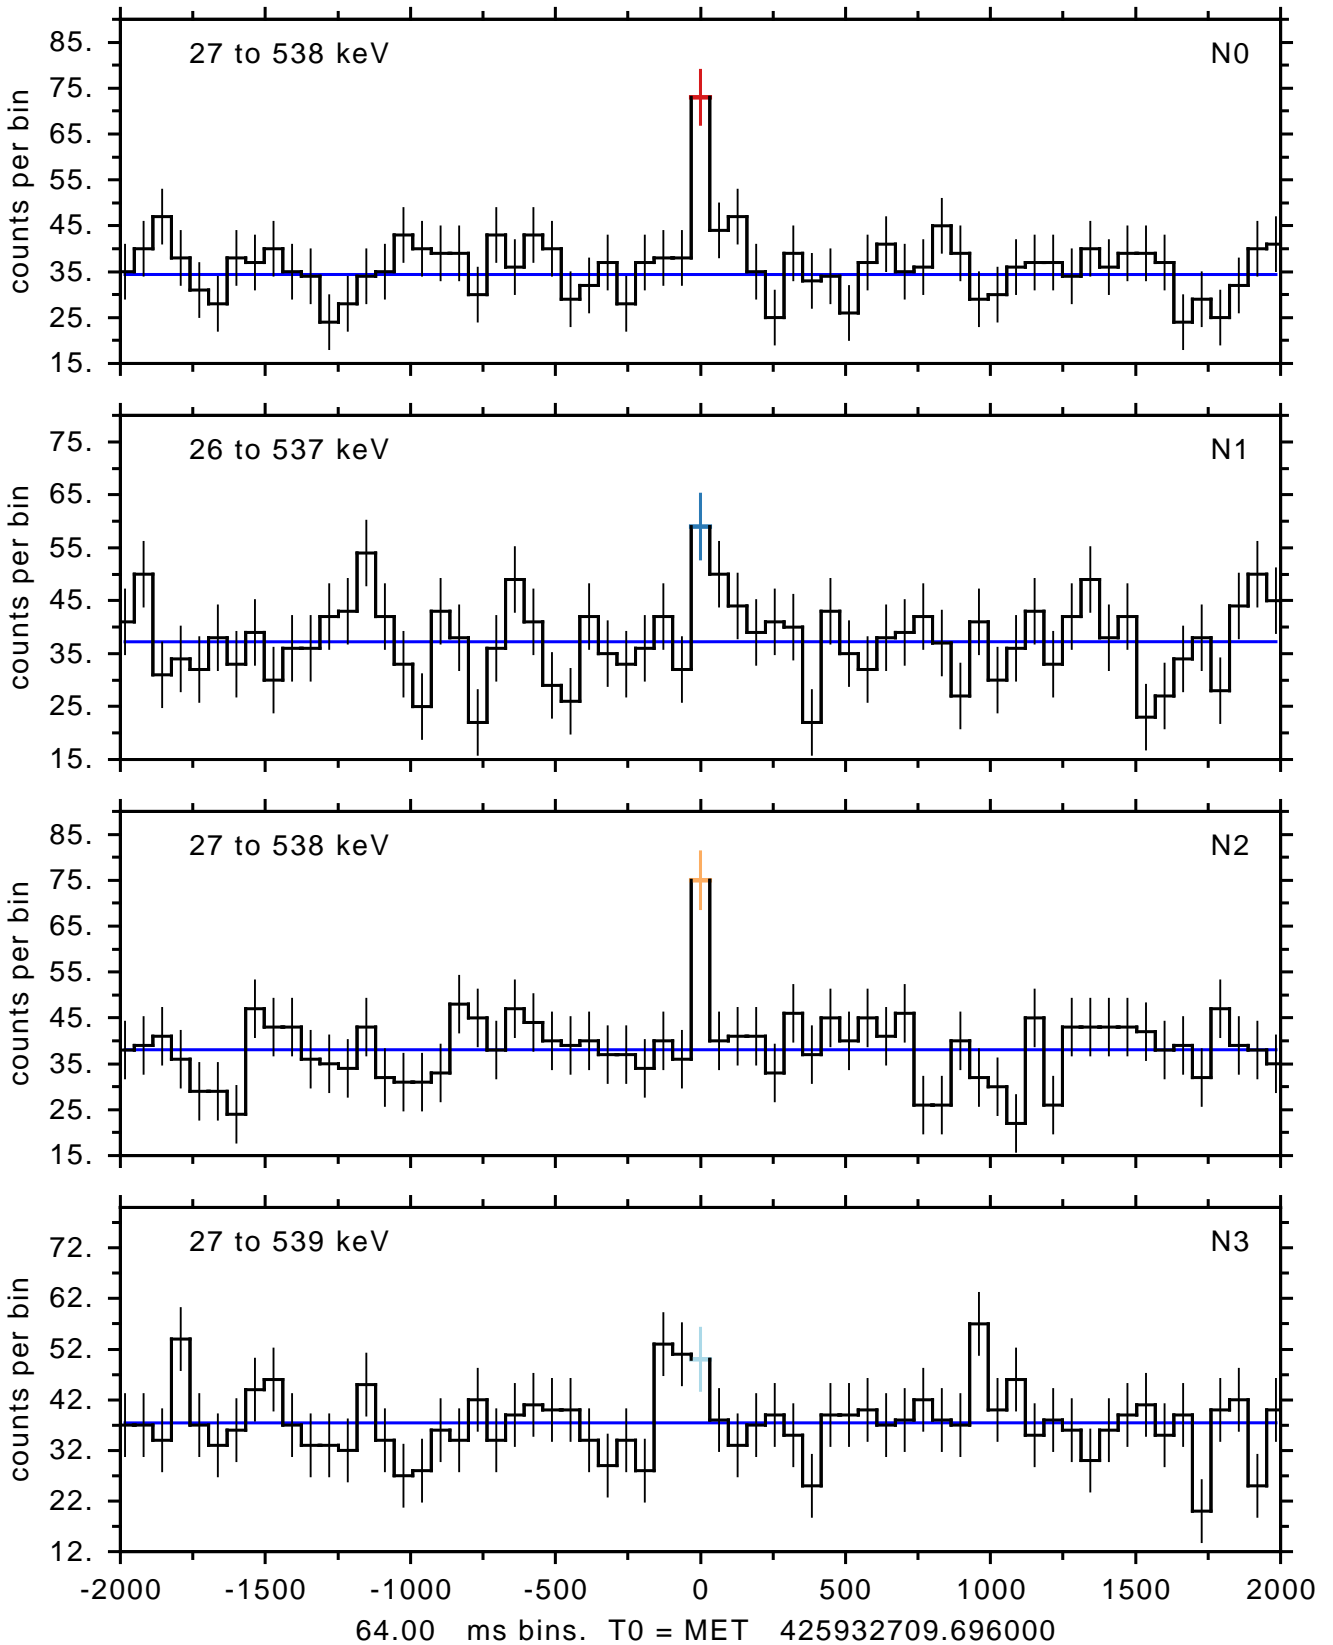

sGRB ver 95a of 2016 Oct 14 run on 2016-10-19 17:50:42
T0 = 425932709.696000 = 2014-07-01 18:38:26.696000
Algr: 1: P01 of F0007: glg_tte_b0_140701716_v00

sGRB ver 95a of 2016 Oct 14 run on 2016-10-19 17:50:42
T0 = 425932709.696000 = 2014-07-01 18:38:26.696000
Algr: 1: P01 of F0007: glg_tte_b0_140701716_v00